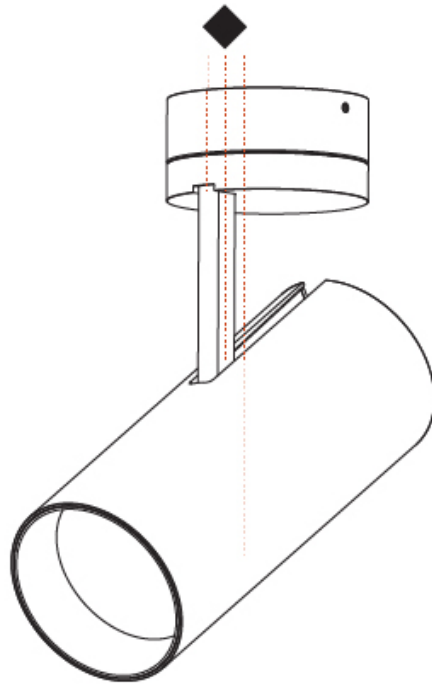

A3D115-

PROJECT	_____
TYPE	_____
SPECIFIER	_____
QUANTITY	_____
DATE	_____